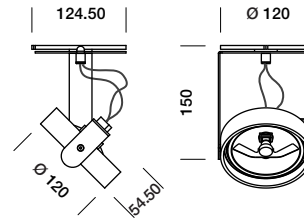

big bang 1 AR111

brushed aluminium
grey painted
white painted
black painted

T23C1HAB
T23C1HGL
T23C1HWL
T23C1HZL

big bang 1 CDMR111

brushed aluminium
grey painted
white painted
black painted

T23C5OAB
T23C5OGL
T23C5OWL
T23C5OZL

big bang 1 ES111

brushed aluminium
grey painted
white painted
black painted

T23C2HAB
T23C2HGL
T23C21HWL
T23C2HZL

karveelstraat 2
8380 zeebrugge, belgium

T +32 (0)50 54 35 49
F +32 (0)50 54 35 40

E info@tossb.com
W www.tossb.com

tossB reserves the right to alter materials, dimensions and characteristics without prior notice. This documentation replaces all previous documentation. Read the installation-instructions carefully.

Our general terms and conditions shall apply notwithstanding any stipulation to the contrary to all the orders and agreements with tossB. You can obtain a copy of these conditions on demand.

Product documentation © tossB 2012. All rights reserved.