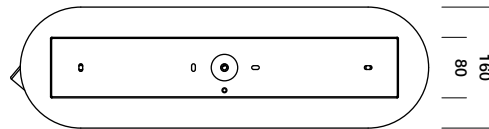

big bang 3 CDMR111

brushed aluminium
grey painted
white painted
black painted

T40C4OAB
T40C4OGL
T40C4OWL
T40C4OZL

big bang 3 CDMR111

brushed aluminium
grey painted
white painted
black painted

T40C5OAB
T40C5OGL
T40C5OWL
T40C5OZL

karveelstraat 2
8380 zeebrugge, belgium

T +32 (0)50 54 35 49
F +32 (0)50 54 35 40

E info@tossb.com
W www.tossb.com

tossB reserves the right to alter materials, dimensions and characteristics without prior notice. This documentation replaces all previous documentation. Read the installation-instructions carefully.

Our general terms and conditions shall apply notwithstanding any stipulation to the contrary to all the orders and agreements with tossB. You can obtain a copy of these conditions on demand.

Product documentation © tossB 2012. All rights reserved.