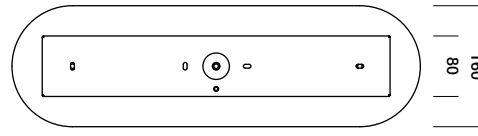

karveelstraat 2
8380 zeebrugge, belgium

T +32 (0)50 54 35 49
F +32 (0)50 54 35 40

E info@tossb.com
W www.tossb.com

tossB reserves the right to alter materials, dimensions and characteristics without prior notice. This documentation replaces all previous documentation. Read the installation-instructions carefully.

Our general terms and conditions shall apply notwithstanding any stipulation to the contrary to all the orders and agreements with tossB. You can obtain a copy of these conditions on demand.

Product documentation © tossB 2012. All rights reserved.