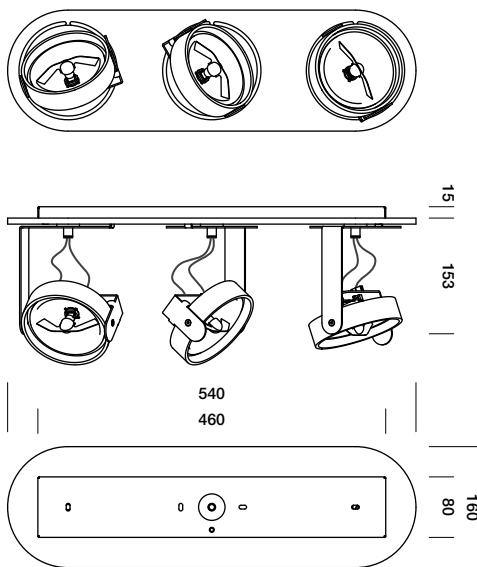

big bang 3 AR111 base H15 mm

brushed aluminium
grey painted
white painted
black painted

T40C2HAB
T40C2HGL
T40C2HWL
T40C2HZL

big bang 3 AR111 base H40 mm

brushed aluminium
grey painted
white painted
black painted

T40C3HAB
T40C3HGL
T40C3HWL
T40C3HZL