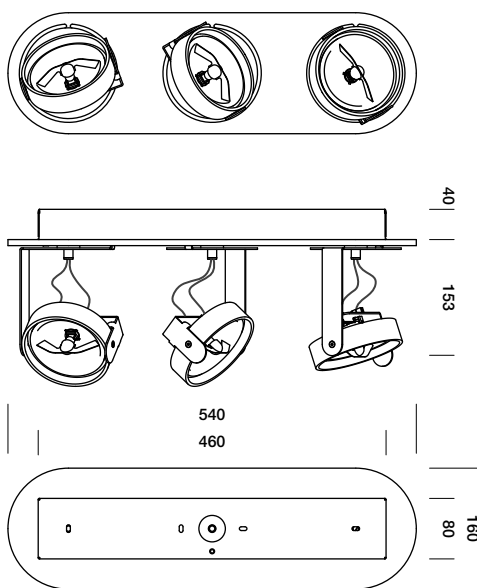

karveelstraat 2
8380 zeebrugge, belgium

T +32 (0)50 54 35 49
F +32 (0)50 54 35 40

E info@tossb.com
W www.tossb.com

tossB reserves the right to alter materials, dimensions and characteristics without prior notice. This documentation replaces all previous documentation. Read the installation-instructions carefully.

Our general terms and conditions shall apply notwithstanding any stipulation to the contrary to all the orders and agreements with tossB. You can obtain a copy of these conditions on demand.

Product documentation © tossB 2012. All rights reserved.