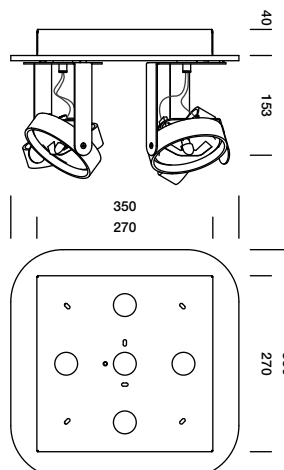

karveelstraat 2
8380 zeebrugge, belgium

T +32 (0)50 54 35 49
F +32 (0)50 54 35 40

E info@tossb.com
W www.tossb.com

tossB reserves the right to alter materials, dimensions and characteristics without prior notice. This documentation replaces all previous documentation. Read the installation-instructions carefully.

Our general terms and conditions shall apply notwithstanding any stipulation to the contrary to all the orders and agreements with tossB. You can obtain a copy of these conditions on demand.

Product documentation © tossB 2012. All rights reserved.