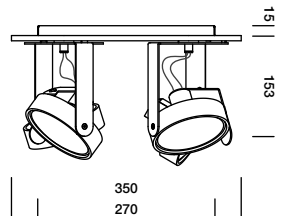

karveelstraat 2
8380 zeebrugge, belgium

T +32 (0)50 54 35 49
F +32 (0)50 54 35 40

E info@tossb.com
W www.tossb.com

tossB reserves the right to alter materials, dimensions and characteristics without prior notice. This documentation replaces all previous documentation. Read the installation-instructions carefully.

Our general terms and conditions shall apply notwithstanding any stipulation to the contrary to all the orders and agreements with tossB. You can obtain a copy of these conditions on demand.

Product documentation © tossB 2012. All rights reserved.