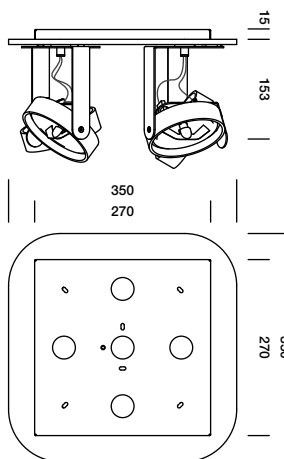

big bang 4s AR111 base H15 mm

brushed aluminium
grey painted
white painted
black painted

T43C2HAB
T43C2HGL
T43C2HWL
T43C2HZL

big bang 4s AR111 base H40 mm

brushed aluminium
grey painted
white painted
black painted

T43C3HAB
T43C3HGL
T43C3HWL
T43C3HZL