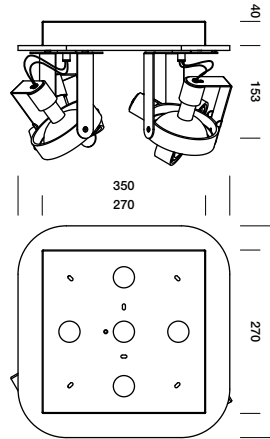

big bang 4s CDMR111

brushed aluminium
grey painted
white painted
black painted

T43C4OAB
T43C4OGL
T43C4OWL
T43C4OZL