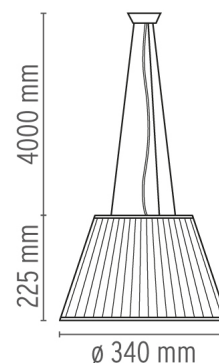

ROMEO SOFT S1

Mounting	Pendant
Type of ceiling pendant	Suspension cable
Lamps description	1 x MAX 150W E27 HSGS
Environment	Indoor
Finish	Fabric
Technical description	Suspension lamp providing diffused light. Acid-etched pressed borosilicate glass internal diffuser. Plissé cloth shade. Injection-molded transparent polycarbonate diffuser support. Transparent, stamped polycarbonate dust protection screen. White, injection-molded ABS rose, galvanized pressed steel ceiling fitting. Free steel suspension cable.

Romeo Soft S1

designed by Philippe Starck

Suspension lamp providing diffused light

 F6105007 Fabric

ELECTRICAL

Emergency	Without
Voltage (V)	230

PHYSICAL

Supply	Terminal block
Cord length(mm)	4000
Construction material	Fabric, Glass, Polycarbonate
Weight (kg)	1.6

DIMENSIONS

CERTIFICATIONS

IP
20

Romeo Soft S1 . Lamps

HSGS 150W E27

Lamp Watt:
150 W

Lamp category:
Halogen mains

Socket:
E27