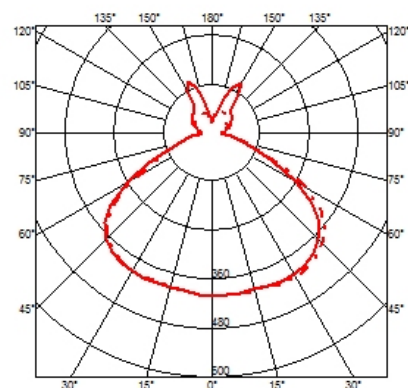

ROMEO SOFT S1

Mounting	Pendant
Type of ceiling pendant	Suspension cable
Lamps description	1 x MAX 150W E27 HSGS
Environment	Indoor
Finish	Fabric
Technical description	Suspension lamp providing diffused light. Acid-etched pressed borosilicate glass internal diffuser. Plissé cloth shade. Injection-molded transparent polycarbonate diffuser support. Transparent, stamped polycarbonate dust protection screen. White, injection-molded ABS rose, galvanized pressed steel ceiling fitting. Free steel suspension cable.

Romeo Soft S1

designed by Philippe Starck

Suspension lamp providing diffused light

 F6105007 Fabric

ELECTRICAL

Emergency	Without
Voltage (V)	230

PHYSICAL

Supply	Terminal block
Cord length(mm)	4000
Construction material	Fabric, Glass, Polycarbonate
Weight (kg)	1.6

DIMENSIONS

CERTIFICATIONS

IP
20

Romeo Soft S1 . Lamps

HSGS 150W E27

Lamp Watt:
150 W

Lamp category:
Halogen mains

Socket:
E27