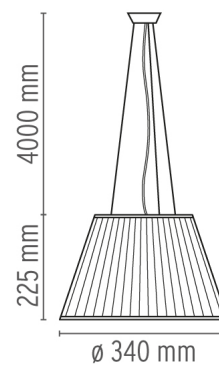

ROMEO SOFT S1

Mounting	Pendant
Type of ceiling pendant	Suspension cable
Lamps description	1 x MAX 150W E27 HSGS
Environment	Indoor
Finish	Fabric
Technical description	Suspension lamp providing diffused light. Acid-etched pressed borosilicate glass internal diffuser. Plissé cloth shade. Injection-molded transparent polycarbonate diffuser support. Transparent, stamped polycarbonate dust protection screen. White, injection-molded ABS rose, galvanized pressed steel ceiling fitting. Free steel suspension cable.

Romeo Soft S1

designed by Philippe Starck

Suspension lamp providing diffused light

 F6105007 Fabric

ELECTRICAL

Emergency	Without
Voltage (V)	230

PHYSICAL

Supply	Terminal block
Cord length(mm)	4000
Construction material	Fabric, Glass, Polycarbonate
Weight (kg)	1.6

DIMENSIONS

CERTIFICATIONS

IP
20

Romeo Soft S1 . Lamps

HSGS 150W E27

Lamp Watt:
150 W

Lamp category:
Halogen mains

Socket:
E27

Lamp type:
HSGS

Romeo Soft S1

designed by Philippe Starck

Suspension lamp providing diffused light

 F6105007 Fabric

DIMENSIONS

CERTIFICATIONS

IP
20