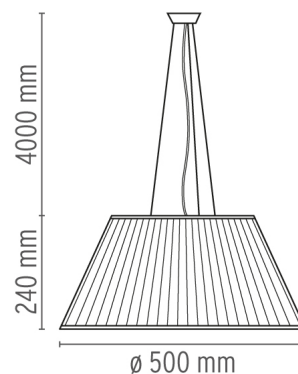

ROMEO SOFT S2

Mounting	Pendant
Type of ceiling pendant	Suspension cable
Lamps description	1 x MAX 150W E27 HSGS
Environment	Indoor
Finish	Fabric
Technical description	Suspension lamp providing diffused light. Acid-etched pressed borosilicate glass internal diffuser. Plissé cloth shade. Injection-molded transparent polycarbonate diffuser support. Transparent, stamped polycarbonate dust protection screen. White, injection-molded ABS rose, galvanized pressed steel ceiling fitting. Free steel suspension cable.

Romeo Soft S2

designed by Philippe Starck

Suspension lamp providing diffused light

 F6110007 Fabric

DIMENSIONS

CERTIFICATIONS

IP
20

Romeo Soft S2 . Lamps