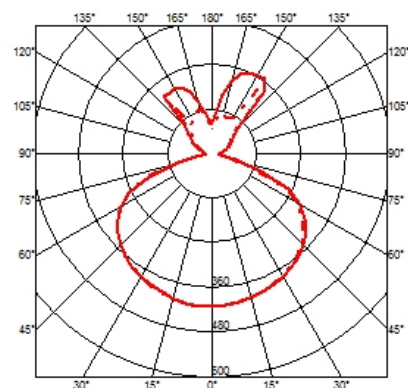

ROMEO SOFT S2

Mounting	Pendant
Type of ceiling pendant	Suspension cable
Lamps description	1 x MAX 150W E27 HSGS
Environment	Indoor
Finish	Fabric
Technical description	Suspension lamp providing diffused light. Acid-etched pressed borosilicate glass internal diffuser. Plissé cloth shade. Injection-molded transparent polycarbonate diffuser support. Transparent, stamped polycarbonate dust protection screen. White, injection-molded ABS rose, galvanized pressed steel ceiling fitting. Free steel suspension cable.

Romeo Soft S2

designed by Philippe Starck

Suspension lamp providing diffused light

 F6110007 Fabric

DIMENSIONS

CERTIFICATIONS

IP
20

Romeo Soft S2 . Lamps