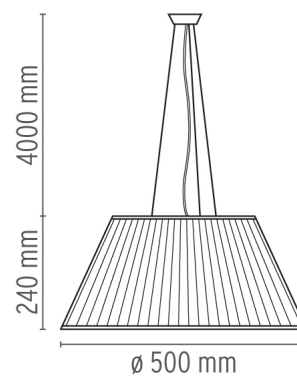

DIMENSIONS