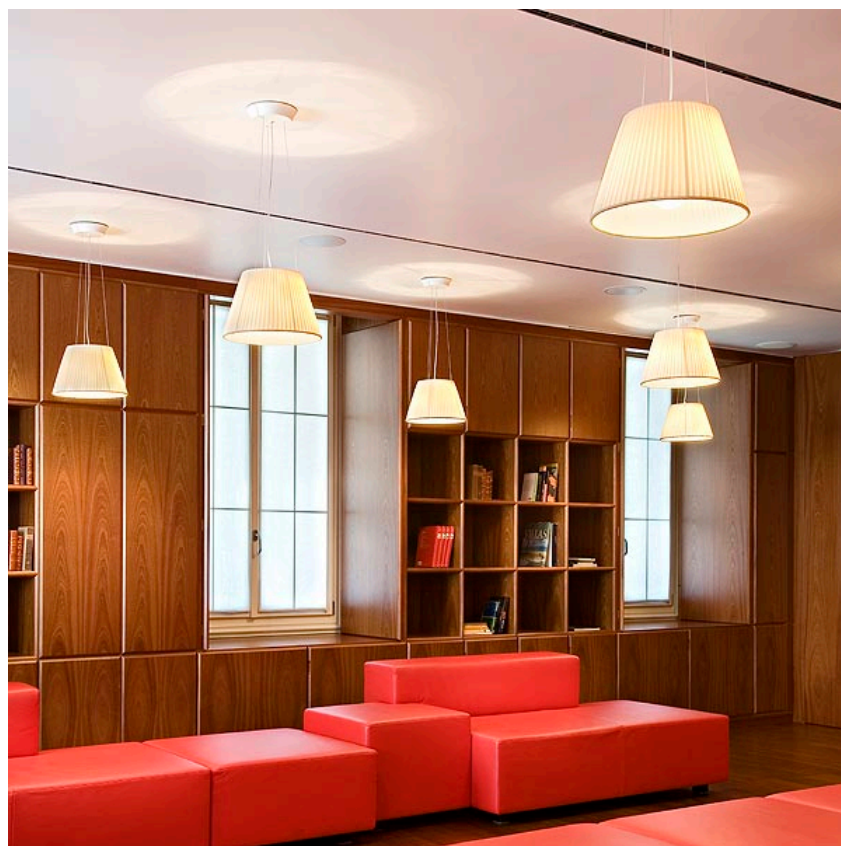

ROMEO SOFT S2

Mounting	Pendant
Type of ceiling pendant	Suspension cable
Lamps description	1 x MAX 150W E27 HSGS
Environment	Indoor
Finish	Fabric
Technical description	Suspension lamp providing diffused light. Acid-etched pressed borosilicate glass internal diffuser. Plissé cloth shade. Injection-molded transparent polycarbonate diffuser support. Transparent, stamped polycarbonate dust protection screen. White, injection-molded ABS rose, galvanized pressed steel ceiling fitting. Free steel suspension cable.

Romeo Soft S2

designed by Philippe Starck

Suspension lamp providing diffused light

 F6110007 Fabric

DIMENSIONS

CERTIFICATIONS

IP
20

Romeo Soft S2 . Lamps

HSGS 150W E27

Lamp Watt:
150 W

Lamp category:
Halogen mains

Socket:
E27

Lamp type:
HSGS

Romeo Soft S2

designed by Philippe Starck

Suspension lamp providing diffused light