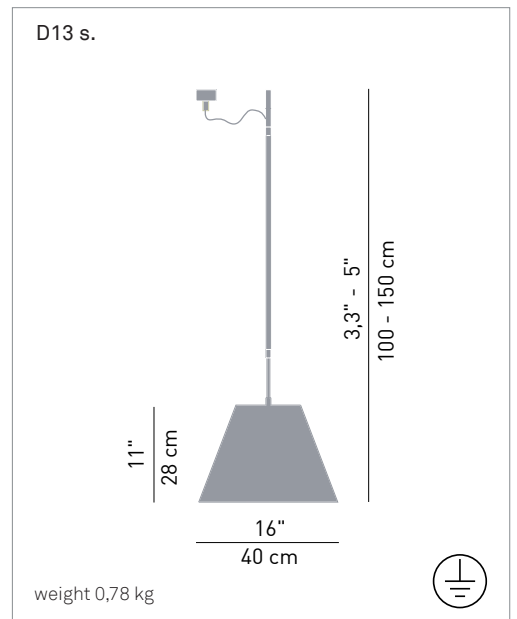

# COSTANZA

design Paolo Rizzatto, 1986

**LUCE  
PLAN**

Type:	Suspension	
Lamps:	D13 s.	20/23W FB E27 105/140W HSGSA E27 energy saver max 205W HSGST E27 energy saver LED 20W 2700K 1.521 lm E27
	D13 sa.s.	20/23W FB E27 105/140W HSGSA E27 energy saver max 205W HSGST E27 energy saver
Product use:	Indoor	
Materials:	Aluminium body, interchangeable polycarbonate silkscreened shade, steel counterweight (only for up and down version D13 sa.s.)	
Colors:	Structure in alu Shade in white, comfort green, edgy pink, mistic white, soft skin, shaded stone, primary red, liquorice black, petroleum blue, smart yellow, concrete grey	
Description:	Elegant and light, this lamp emits a pleasant warm light through a silk/screened polycarbonate shade. The lamp's height may be adjusted by means of a characteristic stainless steel counterweight.	
Insulation class:		
Awards:	Concours de la Creation Artistique SIL/Paris, Lampe d'Argent, 1988	
Reference code:	Structure	
	D13 s.	1D13NS000020 alu
	D13 sa.s.	1D13NSA20020 alu
	Shade	
	D13/1/4	1D13001NT002 white
	Mezzo Tono collection	
	D13/1/2	1D13001NT037 comfort green 1D13001NT024 edgy pink 1D13001NT034 mistic white 1D13001NT038 soft skin 1D13001NT039 shaded stone 1D13001NT089 multicolor Mezzo Tono
	Radieuse collection	
	D13/1/2	1D13001NT008 primay red 1D13001NT001 liquorice black 1D13001NT036 petroleum blue 1D13001NT006 smart yellow 1D13001NT005 concrete grey 1D13001NT088 multicolor Radieuse
	Accessory	
	D13/25	9D1325476800 white off/center ceiling rose