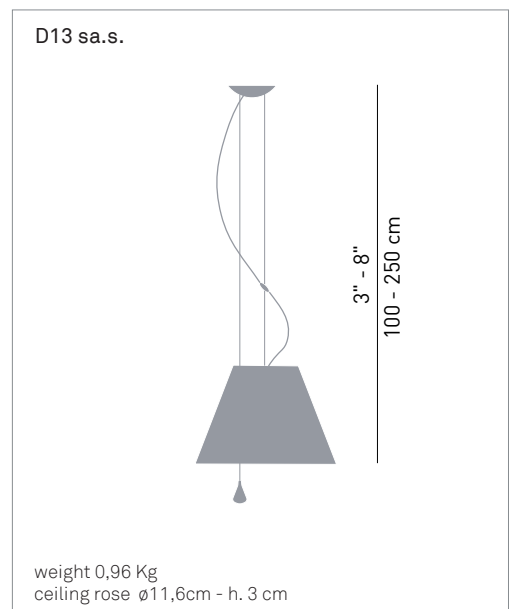

# COSTANZA

design Paolo Rizzatto, 1986

**LUCE  
PLAN**

Type:	Suspension	
Lamps:	D13 s.	20/23W FB E27 105/140W HSGSA E27 energy saver max 205W HSGST E27 energy saver LED 20W 2700K 1.521 lm E27
	D13 sa.s.	20/23W FB E27 105/140W HSGSA E27 energy saver max 205W HSGST E27 energy saver
Product use:	Indoor	
Materials:	Aluminium body, interchangeable polycarbonate silkscreened shade, steel counterweight (only for up and down version D13 sa.s.)	
Colors:	Structure in alu Shade in white, comfort green, edgy pink, mistic white, soft skin, shaded stone, primary red, liquorice black, petroleum blue, smart yellow, concrete grey	
Description:	Elegant and light, this lamp emits a pleasant warm light through a silk/screened polycarbonate shade. The lamp's height may be adjusted by means of a characteristic stainless steel counterweight.	
Insulation class:		
Awards:	Concours de la Creation Artistique SIL/Paris, Lampe d'Argent, 1988	
Reference code:	Structure	
	D13 s.	1D13NS000020 alu
	D13 sa.s.	1D13NSA20020 alu
	Shade	
	D13/1/4	1D13001NT002 white
	Mezzo Tono collection	
	D13/1/2	1D13001NT037 comfort green 1D13001NT024 edgy pink 1D13001NT034 mistic white 1D13001NT038 soft skin 1D13001NT039 shaded stone 1D13001NT089 multicolor Mezzo Tono
	Radieuse collection	
	D13/1/2	1D13001NT008 primay red 1D13001NT001 liquorice black 1D13001NT036 petroleum blue 1D13001NT006 smart yellow 1D13001NT005 concrete grey 1D13001NT088 multicolor Radieuse
	Accessory	
	D13/25	9D1325476800 white off/center ceiling rose