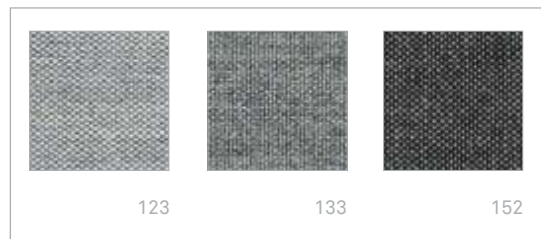

SILENZIO

design Monica Armani

kvadrat Remix 2 - Textile references

SILENZIO COLORS AVAILABLE

SUGGESTED COLOR SCHEMES AVAILABLE UPON REQUEST

GREEN

ORANGE

BLUE

GREY

PINK/LILAC/BLUE

GREEN/BEIGE