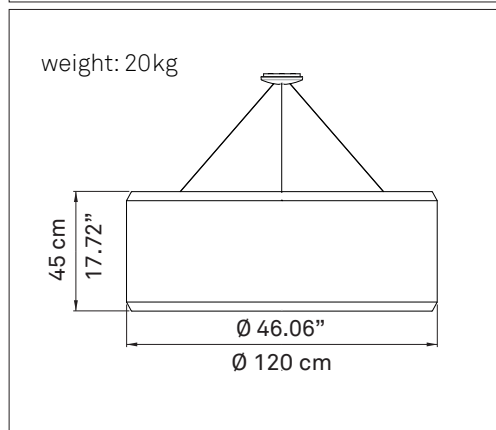

SILENZIO

design Monica Armani

Type: Suspension
Lamps: 3x23/27W FB E27
max 3 x 105W HSGSA E27

Product use: Indoor

Materials: **kvadrat** textile, Remix 2 (90% wool, 10% nylon)

Colors: see the textile references

Description: The quality of light combined with acoustic comfort and the beauty of Kvadrat fabrics. Silenzio is a lighting system that combines decor solutions with high sound absorption for public and private spaces.

Insulation class:

Reference code: D79/90	1D7909S000A2	light grey
	1D7909S000A3	dark grey
	1D7909S000B2	rust
	1D7909S000B1	sand
D79/120	1D7912S000A2	light grey
	1D7912S000A3	dark grey
	1D7912S000B2	rust
	1D7912S000B1	sand
D79/150	1D7915S000A2	light grey
	1D7915S000A3	dark grey
	1D7915S000B2	rust
	1D7915S000B1	sand