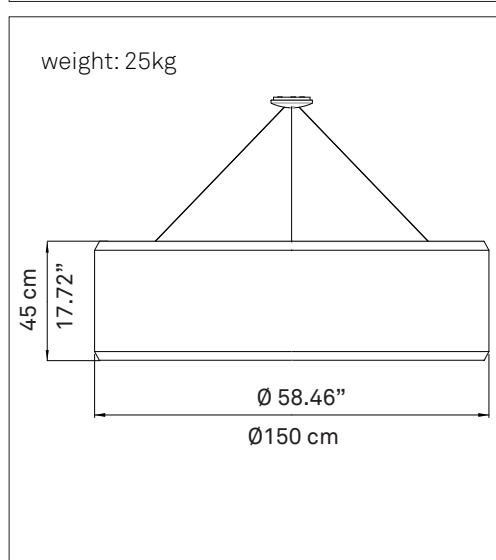

SILENZIO

design Monica Armani

Type: Suspension
Lamps: 3x23/27W FB E27
max 3 x 105W HSGSA E27

Product use: Indoor

Materials: **kvadrat** textile, Remix 2 (90% wool, 10% nylon)

Colors: see the textile references

Description: The quality of light combined with acoustic comfort and the beauty of Kvadrat fabrics. Silenzio is a lighting system that combines decor solutions with high sound absorption for public and private spaces.

Insulation class:

Reference code: D79/90	1D7909S000A2	light grey
	1D7909S000A3	dark grey
	1D7909S000B2	rust
	1D7909S000B1	sand
D79/120	1D7912S000A2	light grey
	1D7912S000A3	dark grey
	1D7912S000B2	rust
	1D7912S000B1	sand
D79/150	1D7915S000A2	light grey
	1D7915S000A3	dark grey
	1D7915S000B2	rust
	1D7915S000B1	sand