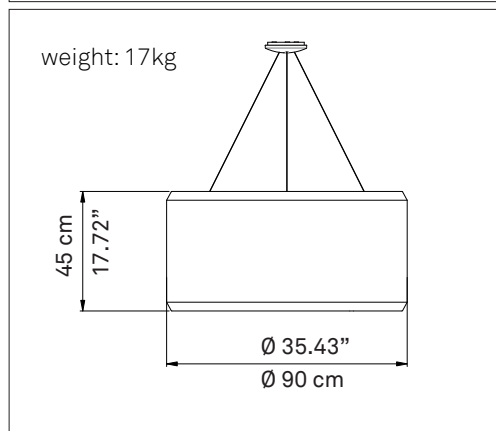

SILENZIO

design Monica Armani

Type: Suspension
Lamps: 3x23/27W FB E27
max 3 x 105W HSGSA E27

Product use: Indoor

Materials: **kvadrat** textile, Remix 2 (90% wool, 10% nylon)

Colors: see the textile references

Description: The quality of light combined with acoustic comfort and the beauty of Kvadrat fabrics. Silenzio is a lighting system that combines decor solutions with high sound absorption for public and private spaces.

Insulation class:

Reference code: D79/90	1D7909S000A2	light grey
	1D7909S000A3	dark grey
	1D7909S000B2	rust
	1D7909S000B1	sand
D79/120	1D7912S000A2	light grey
	1D7912S000A3	dark grey
	1D7912S000B2	rust
	1D7912S000B1	sand
D79/150	1D7915S000A2	light grey
	1D7915S000A3	dark grey
	1D7915S000B2	rust
	1D7915S000B1	sand