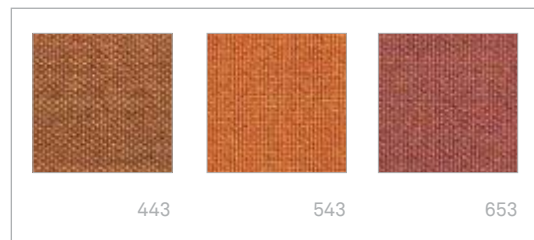

SILENZIO

design Monica Armani

kvadrat Remix 2 - Textile references

SILENZIO COLORS AVAILABLE

SUGGESTED COLOR SCHEMES AVAILABLE UPON REQUEST

GREEN

ORANGE

BLUE

GREY

PINK/LILAC/BLUE

GREEN/BEIGE