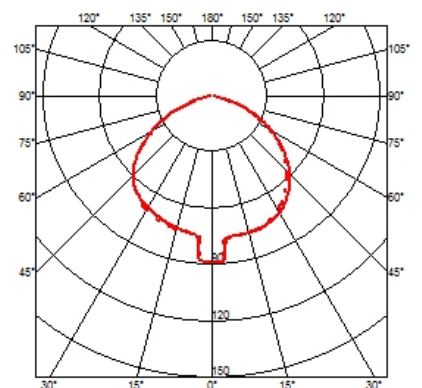

ELECTRICAL

Emergency	Without
Voltage (V)	220/240

PHYSICAL

Diameter (mm)	136
Weight (kg)	1.90

Belvedere Clove 2
designed by Antonio Citterio with
Toan Nguyen

● F0989026 Dark brown

DIMENSIONS

CERTIFICATIONS