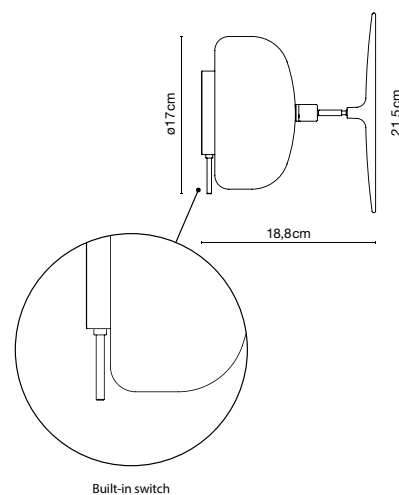

ESPEJITO, ESPEJITO...

Joan Gaspar, 2005

Opal glass diffuser. Magnifying mirror surrounded by a translucent polycarbonate frame.

○ White

⊞ G9 ECO 48W

Luz Espejito

Espejito, espejito...

IP44