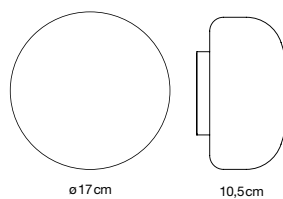

ESPEJITO, ESPEJITO...

Joan Gaspar, 2005

Opal glass diffuser. Magnifying mirror surrounded by a translucent polycarbonate frame.

○ White

⊞ G9 ECO 48W

Luz Espejito

Espejito, espejito...

IP44