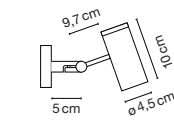

POLO

Joan Gaspar, 2013

Body and diffuser in lacquered aluminium. A switch is incorporated into the diffuser.

- Black
- White

LED 7W 350mA 3000K 520lm (included)

Polo A

Range