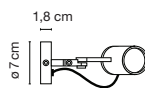

POLO

Joan Gaspar, 2013

Body and diffuser in lacquered aluminium. A switch is incorporated into the diffuser.

- Black
- White

LED 7W 350mA 3000K 520lm (included)

Polo A

Range