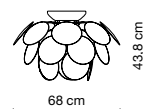

# DISCOCÓ

Christophe Mathieu, 2009

Opaque discs made in moulded ABS.  
Chromed semi-sphere.

- White
- Gray (Ral 7037)
- Beige (Ral 1001)
- Black-gold (Ral 9004-Gold)

**Discocó C88**

**Discocó C68**

**Discocó C53**