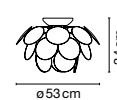

# DISCOCÓ

Christophe Mathieu, 2009

Opaque discs made in moulded ABS.  
Chromed semi-sphere.

- White
- Gray (Ral 7037)
- Beige (Ral 1001)
- Black-gold (Ral 9004-Gold)

**Discocó C88**

**Discocó C68**

**Discocó C53**