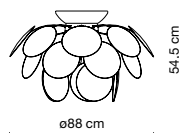

# DISCOCÓ

Christophe Mathieu, 2009

Opaque discs made in moulded ABS.  
Chromed semi-sphere.

- White
- Gray (Ral 7037)
- Beige (Ral 1001)
- Black-gold (Ral 9004-Gold)

**Discocó C88**

**Discocó C68**

**Discocó C53**