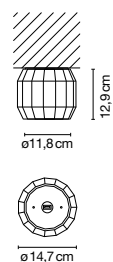

Scotch Club C