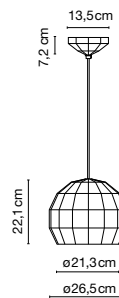

Scotch Club 26