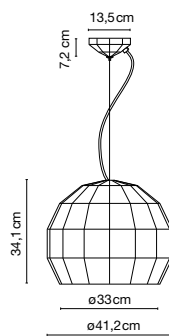

Scotch Club 41