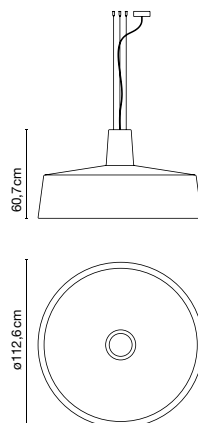

SOHO

Joan Gaspar, 2010

Shade in rotary moulded polyethylene. Methacrylate opal diffuser.

- White (Ral 9003)
- Stone grey (Ral 7039)
- Black (Ral 9005)

Soho 112

← 8x T5 24W

▬ 256 LED 115,2W 300mA 3000K 16800lm

⚡ 5x G53 QR111 35-50W 12V

+ ○ 1x T5-C 22W+40W

⚡ 5x GX8,5 CDM-R111 35W

+ ○ 1x T5-C 22W+40W

Soho 57

○ T5-C 22W+40W

○ T5-C 40W

▬ 88 LED 38,4W 300mA 3000K 5600lm

Soho 112

Soho 57

dimmer

Soho 112 RGB LED
On request

Range