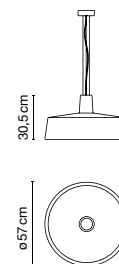

SOHO

Joan Gaspar, 2010

Shade in rotary moulded polyethylene. Methacrylate opal diffuser.

- White (Ral 9003)
- Stone grey (Ral 7039)
- Black (Ral 9005)

Soho 112

← 8x T5 24W

▬ 256 LED 115,2W 300mA 3000K 16800lm

⚡ 5x G53 QR111 35-50W 12V

+ ○ 1x T5-C 22W+40W

⚡ 5x GX8,5 CDM-R111 35W

+ ○ 1x T5-C 22W+40W

Soho 57

○ T5-C 22W+40W

○ T5-C 40W

▬ 88 LED 38,4W 300mA 3000K 5600lm

Soho 112

Soho 57

dimmer

Soho 112 RGB LED
On request

Range