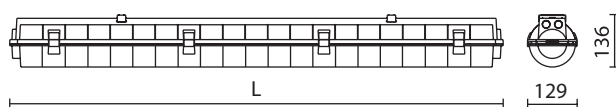

..... ? . 0 - BEZ ŚCIEMIANIA NO DIMMING 6 - DALI

	L [mm]
COSMO LED 1287	1287
COSMO LED 1587	1587