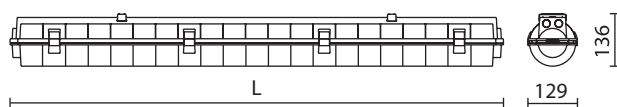

..... ? . 2 - BEZ ŚCIEMNIANIA NO DIMMING 6 - DALI

| | L [mm] |
|----------------|--------|
| COSMO LED 1287 | 1287 |
| COSMO LED 1587 | 1587 |