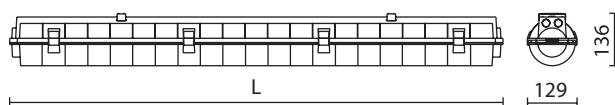

..... ? . 0 - BEZ ŚCIEMNIANIA NO DIMMING 6 - DALI

	L [mm]
COSMO LED 1287	1287
COSMO LED 1587	1587