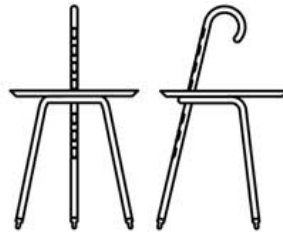

colour

Walnut decal, Chrome

packaging

H 85 cm | 33.5"
W 45 cm | 17.7"
D 45 cm | 17.7"

Colli 1/1

Product weight:
5.5KG | 12.13lb

With packaging:
7KG | 15.43lb

cleaning instructions

m o o o i

dimensions

44 cm | 17.3"

47 cm | 18.5"

76 cm | 29.9"