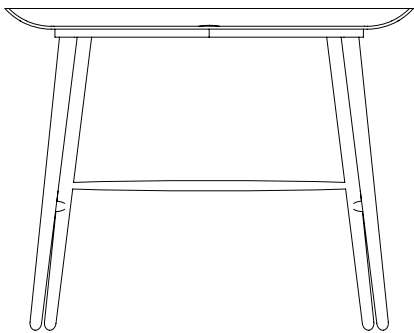

m o o o i[®]

Wood

A personal desk top, a private home office, a sided side table, a fruitbowl for your apples.

Designer	Marcel Wanders
Year of design	2010
Material	Solid Beech frame, 3D pressed Oak veneer top
Additional	Top features a 50mm plug hole for your charger

m o o o i[®]

Main dimensions

100cm | 39.4"

55,5cm | 21.9"

64cm | 25.2"

71cm | 27.9"

78cm | 30.7"