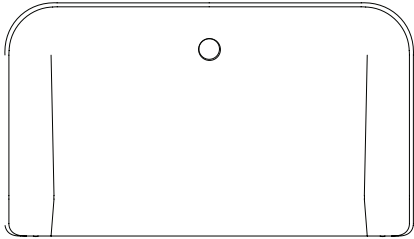

m o o o i[®]

Detailing

Ultra thin 3D pressed top

Plug hole (50mm) for your charger

Colour

Black stained

Packaging

H 85 cm | 33.5"
W 62,5 cm | 24.6"
D 102 cm | 40.2"

m o o o i[®]

Main dimensions

100cm | 39.4"

55,5cm | 21.9"

64cm | 25.2"

71cm | 27.9"

78cm | 30.7"