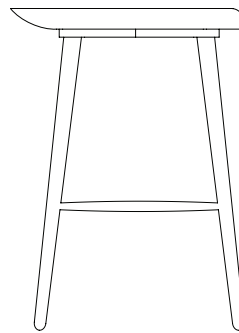

m o o o i[®]

Wood

A personal desk top, a private home office, a sided side table, a fruitbowl for your apples.

Designer	Marcel Wanders
Year of design	2010
Material	Solid Beech frame, 3D pressed Oak veneer top
Additional	Top features a 50mm plug hole for your charger

m o o o i[®]

Main dimensions

100cm | 39.4"

55,5cm | 21.9"

64cm | 25.2"

71cm | 27.9"

78cm | 30.7"