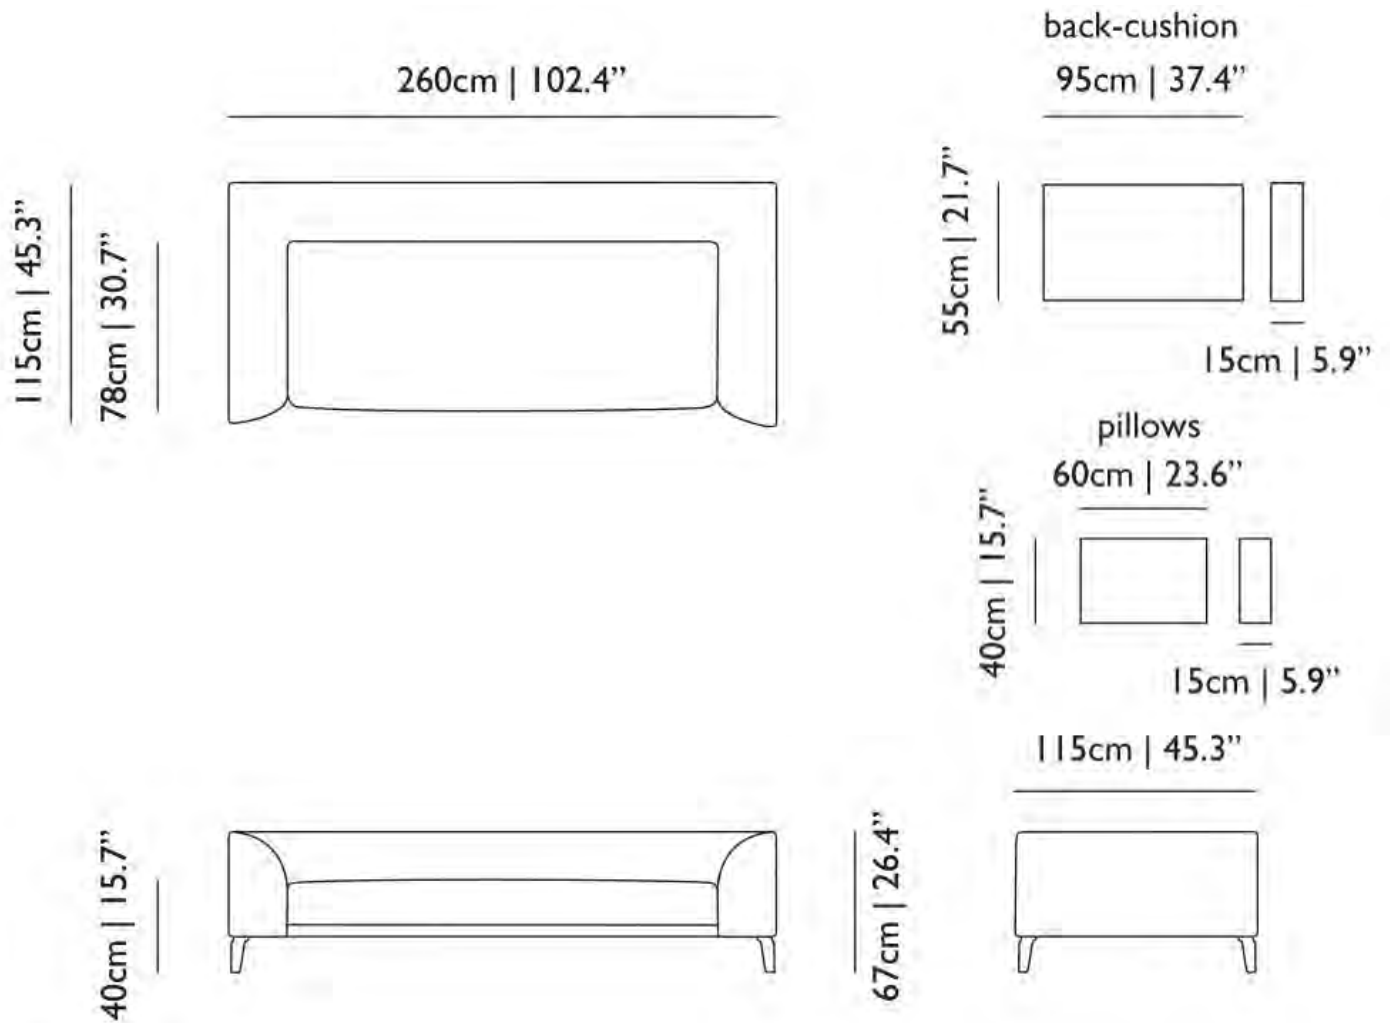

With packaging:
98,5 KG | 217 lb

Canvas Sofa 230:

H 235 cm | 92,5"
W 58 cm | 22,8"
D 121 cm | 47,6"

Colli I/I

Set of 3 cushions:

H 57 cm | 22.4"
W 94 cm | 37"
D 52 cm | 20.5"

Colli I

With packaging:
11 KG | 24 lb

Set of 3 pillows:

H 35 cm | 13.8"
W 60 cm | 23.6"
D 35 cm | 13.8"

Colli I

With packaging:
3,5 KG | 7.7 lb

pillows - oil

Dimensions: 40cm x 60cm | 15.7" x 23.6"

front

back

pillows - heritage

Dimensions: 40cm x 60cm | 15.7" x 23.6"

front

back

dimensions

Canvas Sofa 260cm | 102.4"

m o o o i[®]

Canvas Sofa 230cm | 90.6"