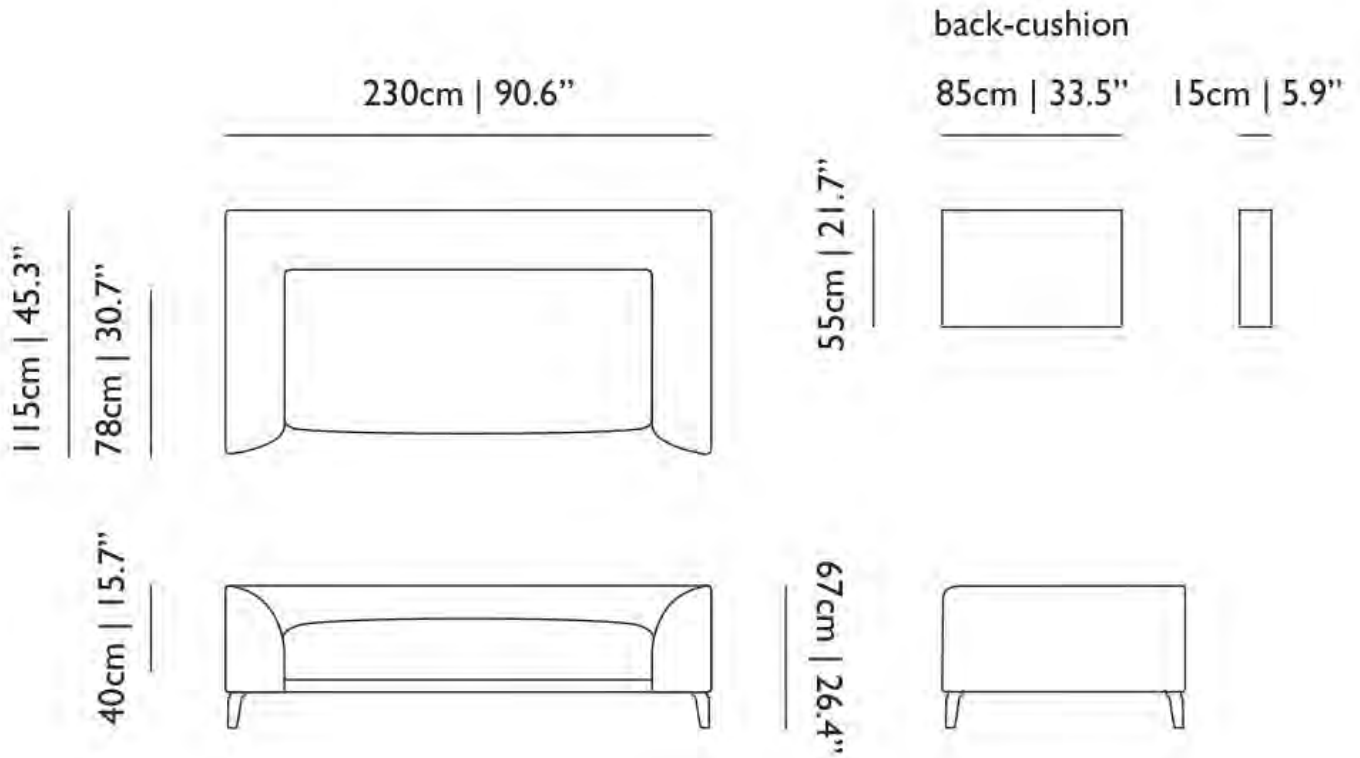

With packaging:
98,5 KG | 217 lb

Canvas Sofa 230:

H 235 cm | 92,5"
W 58 cm | 22,8"
D 121 cm | 47,6"

Colli I/I

Set of 3 cushions:

H 57 cm | 22.4"
W 94 cm | 37"
D 52 cm | 20.5"

Colli I

With packaging:
11 KG | 24 lb

Set of 3 pillows:

H 35 cm | 13.8"
W 60 cm | 23.6"
D 35 cm | 13.8"

Colli I

With packaging:
3,5 KG | 7.7 lb

pillows - oil

Dimensions: 40cm x 60cm | 15.7" x 23.6"

front

back

pillows - heritage

Dimensions: 40cm x 60cm | 15.7" x 23.6"

front

back

dimensions

Canvas Sofa 260cm | 102.4"

m o o o i[®]

Canvas Sofa 230cm | 90.6"