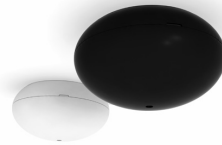

m o o o i[®]

Oval Light

Oval Light by Marcel Wanders, a classic lamp from the Moooi lighting collection both versatile and charismatic in form and function.

Designer	Marcel Wanders
Year of design	1999
Material	PVC/viscose laminate on metal structure, chromed steel pendant
Additional	features 2 lamp holders

detailing

Optional ceiling cap is additional for this product. Please refer to the manual for more information.

colours

white

black

technical CE

E27 x 2
60 W MAX type A
Cable length 4M (black)
10M cable available on request

Plastic white canopy's (white shade)
Plastic black canopy's (black shade)

technical cULus

E26 x 2
100 W MAX type A
Cable length 4M (black)
10M cable available on request

2 x Chrome canopy

packaging

Shade

H 43 cm | 16,9"