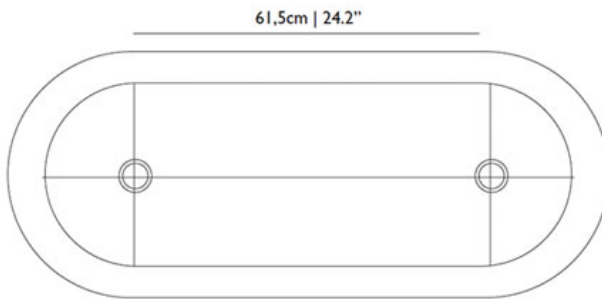

Plastic white canopy's (white shade)
Plastic black canopy's (black shade)

technical cULus

E26 x 2
100 W MAX type A
Cable length 4M (black)
10M cable available on request

2 x Chrome canopy

packaging

Shade

H 43 cm | 16,9"

H 6 cm | 2,4"

W 75 cm | 29,5"

D 10 cm | 3,9"

Colli 1/1

Product weight:

1,3 KG | 2,9 lb

With packaging:

2 KG | 4,4 lb

dimensions

Optional ceiling cap

72cm | 28.3"

5cm | 2"

10.5cm | 4.1"

Shade

105cm | 41.3"

61,5cm | 24.2"

47cm | 18.5"