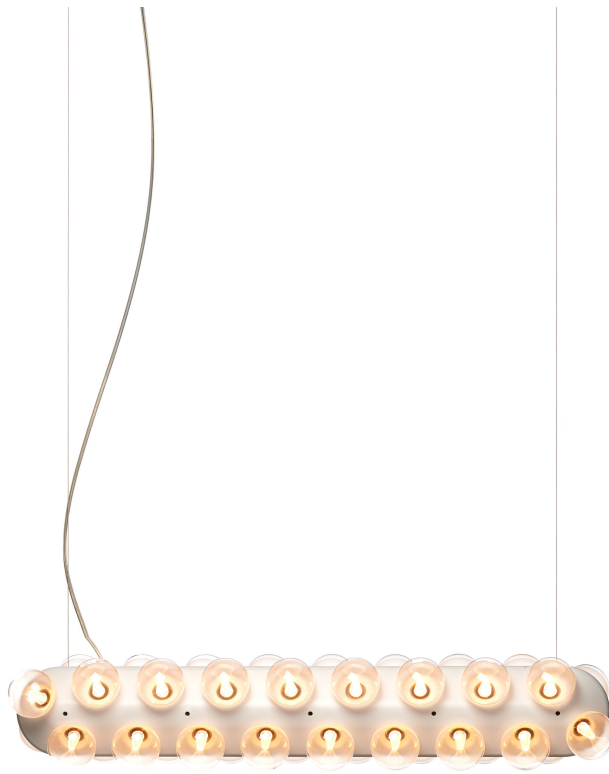

m o o o i[®]

Prop Light

Prop Light by Bertjan Pot represents the perfect lighting solution for literally any kind of interior. Whether you prop it up against a wall, hang it from a ceiling or place it on a floor, its bubbly form and pure spirit brighten up any kind of environment with a fresh, timeless elegance. Enjoy ethereal spheres of light in your home, at the office or in a public space.

Designer	Bertjan Pot
Year of design	2013
Material	HIPS housing; PMMA lightguide; Glass bulbs

detailing

Prop Light is equipped with a comfortably warm LED light source, spreading it's light by a specially developed optics. All versions are dimmable.

colours

White body
RAL9016

packaging

Prop Light Single

H 40 cm | 15,7"
W 40 cm | 15,7"
D 105 cm | 41,3"

Colli 1/1

Product weight:
5 KG | 11 lb
With packaging:
10 KG | 22 lb

Prop Light Double

H 40 cm | 15,7"
W 40 cm | 15,7"
D 105 cm | 41,3"

Colli 1/1

Product weight:
6 KG | 13,2 lb
With packaging:
10 KG | 22 lb

Prop Light Double Vertical

H 40 cm | 15,7"
W 40 cm | 15,7"
D 105 cm | 41,3"

Colli 1/1