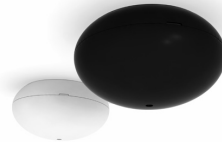

m o o o i[®]

Round Boon

A classic lamp from Piet Boon. Especially for the Moooi lighting collection both versatile and charismatic in form and function.

Designer	Piet Boon
Year of design	2002
Material	PVC/viscose laminate on metal frame, chromed steel pendant, diffuser: pvc/viscose laminate

detailing

Also available 3-way lamp holder for extra lighting power (not available ENEC)

Please refer to the manual for more information

colours

Black

White

technical

E27 x I
60 W MAX type A
Cable length 4M (black)
10M cable available on request

Plastic white canopy (white shade)
Plastic black canopy (black shade)

E26 x I
60 W MAX type A
Cable length 4M (black)
10M cable available on request

Chrome canopy with cULus version

packaging

round and square Boon