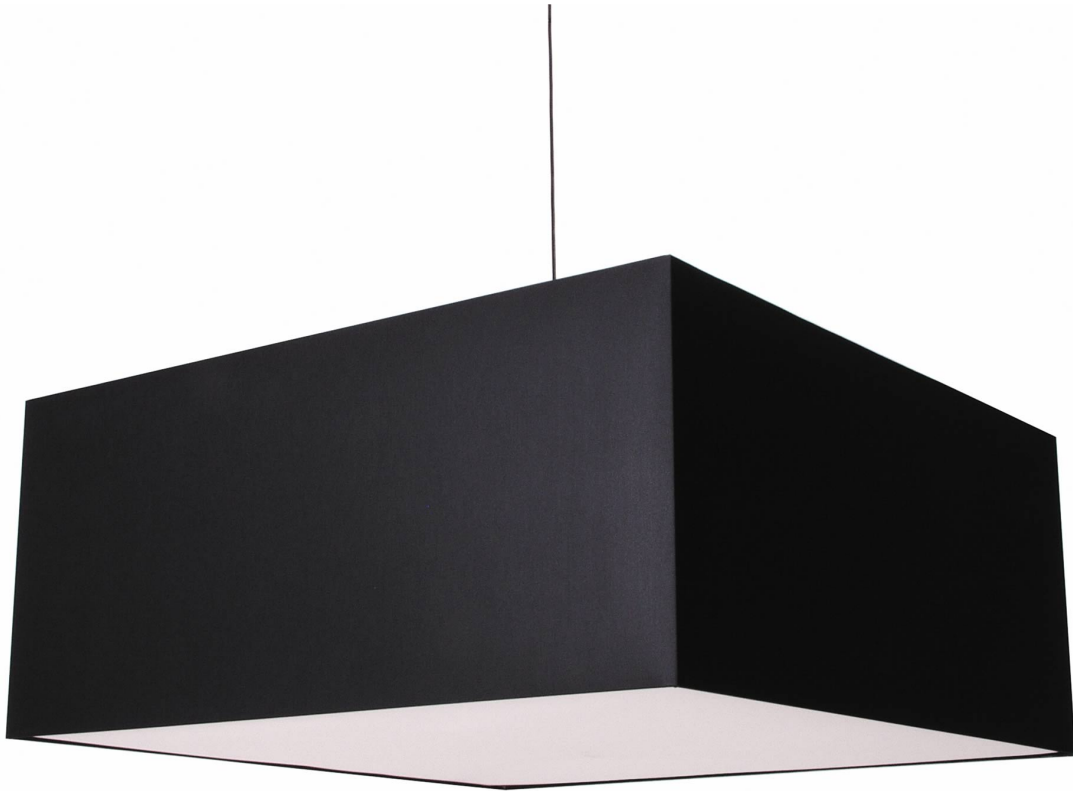

m o o o i[®]

Square Boon

A classic lamp from Piet Boon. Especially for the Moooi lighting collection both versatile and charismatic in form and function.

Designer	Piet Boon
Year of design	2002
Material	PVC/viscose laminate on metal frame, chromed steel pendant, diffuser: pvc/viscose laminate

detailing

Also available 3-way lamp holder for extra lighting power (not available ENEC)

Please refer to the manual for more information

colours

Black

White

technical

E27 x I
60 W MAX type A
Cable length 4M (black)
10M cable available on request

Plastic white canopy (white shade)
Plastic black canopy (black shade)

E26 x I
60 W MAX type A
Cable length 4M (black)
10M cable available on request

Chrome canopy with cULus version

packaging

round and square Boon

H 46 cm | 18.1"
W 100 cm | 39.4"
D 100 cm | 39.4"

Round Boon

Colli 1/1

Product weight:
2,6 KG | 5,7 lb
With packaging:
7,5 KG | 16,5 lb

Optional 3-way fitting

H 21 cm | 8.3"
W 24.5 cm | 9.6"
D 26.5 cm | 10.4"