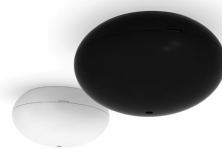

m o o o i[®]

Square Boon

A classic lamp from Piet Boon. Especially for the Moooi lighting collection both versatile and charismatic in form and function.

Designer	Piet Boon
Year of design	2002
Material	PVC/viscose laminate on metal frame, chromed steel pendant, diffuser: pvc/viscose laminate

detailing

Also available 3-way lamp holder for extra lighting power (not available ENEC)

Please refer to the manual for more information

colours

Black

White

technical

E27 x I
60 W MAX type A
Cable length 4M (black)
10M cable available on request

Plastic white canopy (white shade)
Plastic black canopy (black shade)

E26 x I
60 W MAX type A
Cable length 4M (black)
10M cable available on request

Chrome canopy with cULus version

packaging

round and square Boon