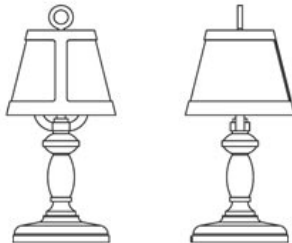

---

cleaning instructions

To clean the Paper furniture you should dust with a dry micro-fibre cloth, feather duster or similar. A damp cloth can also be used to remove dirt and grease. Always read the label of any cleaning products you wish to use on or near any item from the Moooi collection. For further advice on how to clean this product, please contact your nearest Moooi agent/dealer or you can contact our sales team via the website.

---

dimensions

37cm | 14.6"

84cm | 33.1"