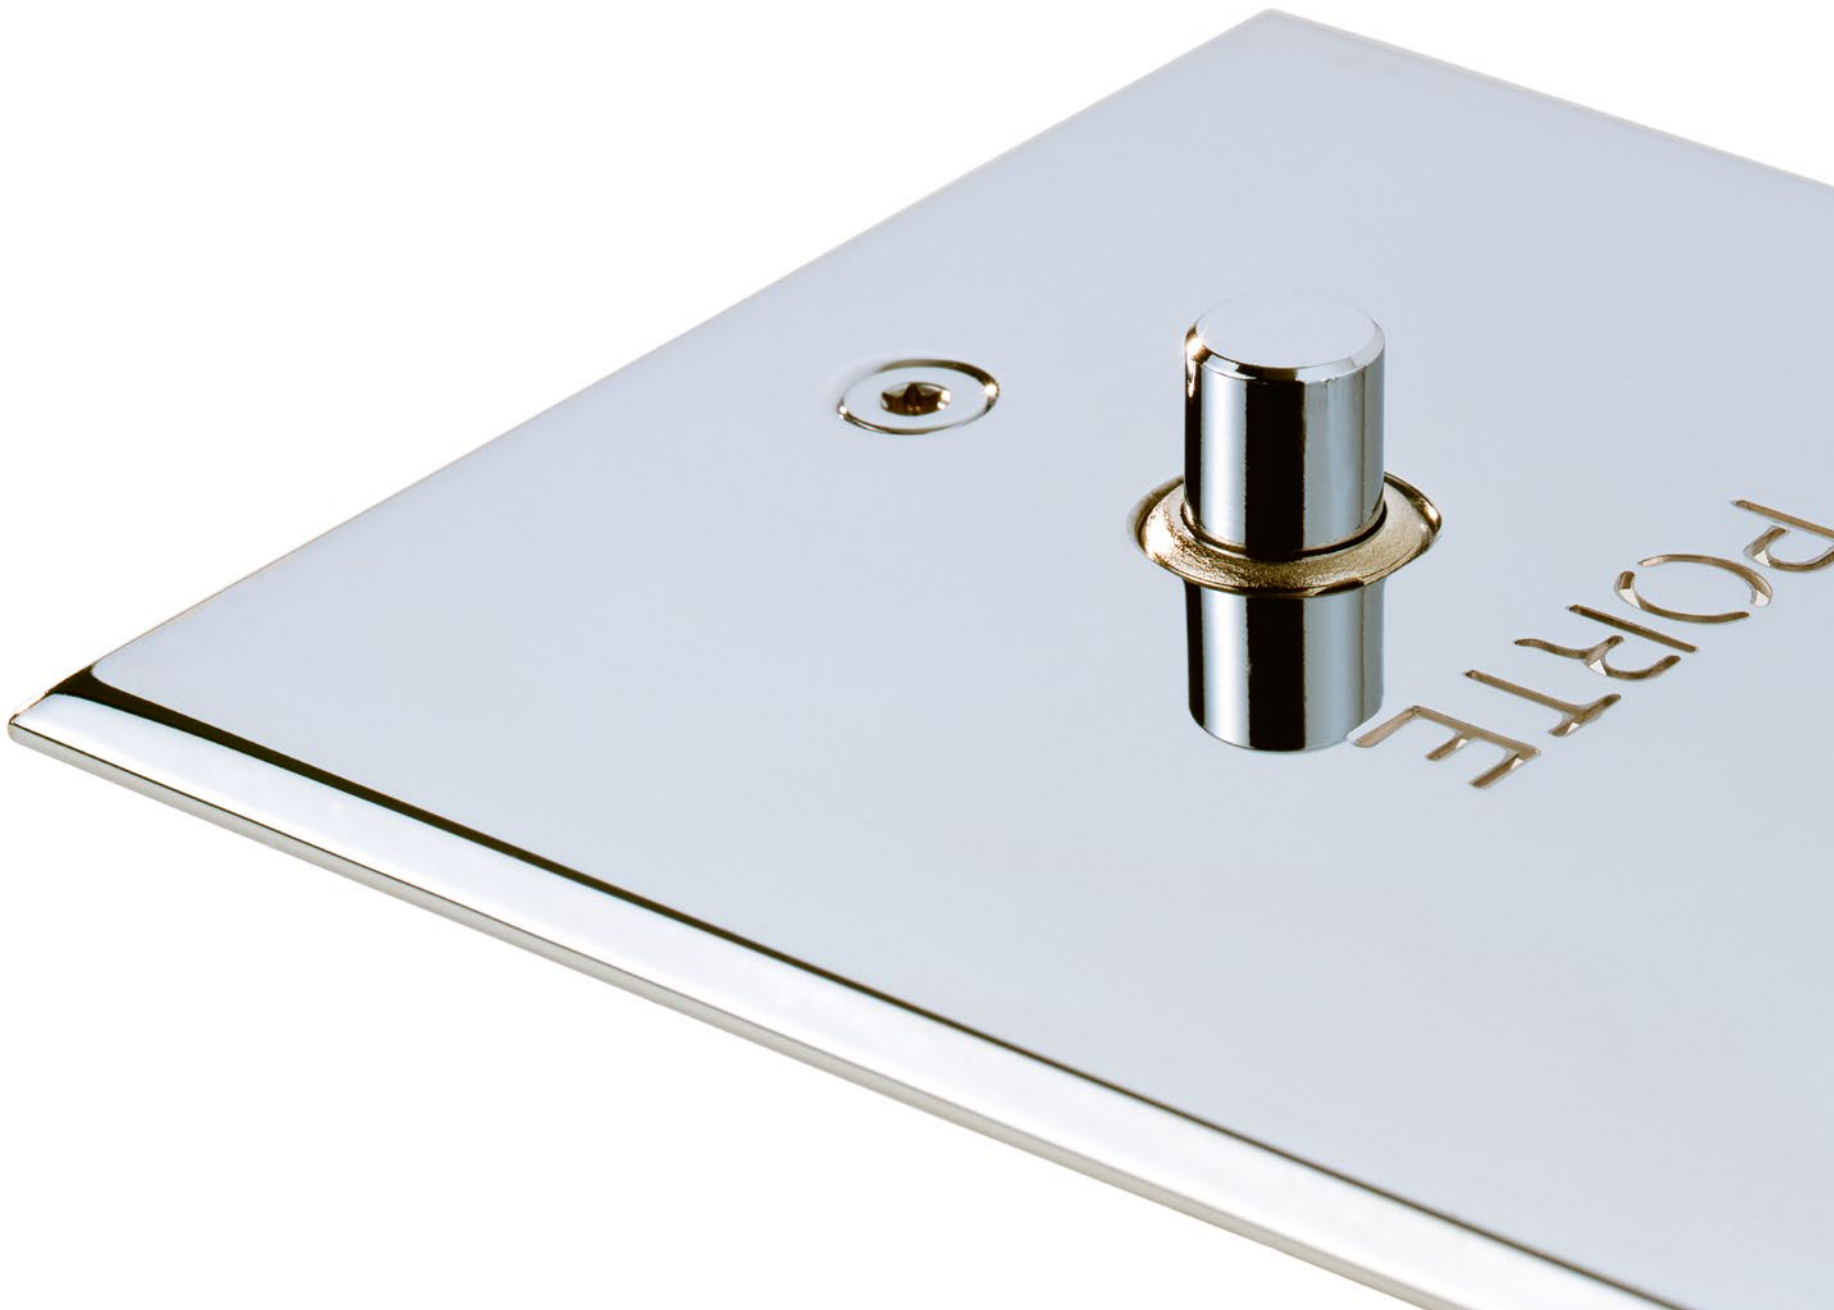

PLAQUE 1 BP
80 x 115 mm

PLATE 1 PUSH BUTTON
80 x 115 mm

PLAQUE 4 BP EN LIGNE
80 x 142 mm

PLATE 4 PUSH BUTTONS IN LINE
80 x 142 mm

PLAQUE 2 BP + CADRE LAITON MASSIF
96 x 131 x 8 mm

PLATE 2 PUSH BUTTONS
WITH SOLID BRASS FRAME
96 x 131 x 8 mm

PLAQUE 3 BP
80 x 115 mm

PLATE 3 PUSH BUTTONS
80 x 115 mm

PLAQUE 4 BP
80 x 115 mm

PLATE 4 PUSH BUTTONS
80 x 115 mm

PLAQUE OVALE 1 BP
80 x 115 mm

OVAL PLATE 1 PUSH BUTTON
80 x 115 mm

PLAQUE RONDE 1 BP
D. 56 mm

ROUND PLATE 1 PUSH BUTTON
D. 56 mm

COLLECTION ELLIPSE
PLAQUE 1 BP OBLONG
80 x 115 mm

ELLIPSE COLLECTION
PLATE 1 ELONGATED PUSH BUTTON
80 x 115 mm

PLAQUE 2 BP
80 x 80 mm

PLATE 2 PUSH BUTTONS
80 x 80 mm

PLAQUE TRIANGLE 1 BP
91 x 165 mm

TRIANGULAR PLATE 1 PUSH BUTTON
91 x 165 mm

PLAQUE OCTOGONALE 1 BP
84 x 84 mm

OCTAGONAL PLATE 1 PUSH BUTTON
84 x 84 mm

PORTE